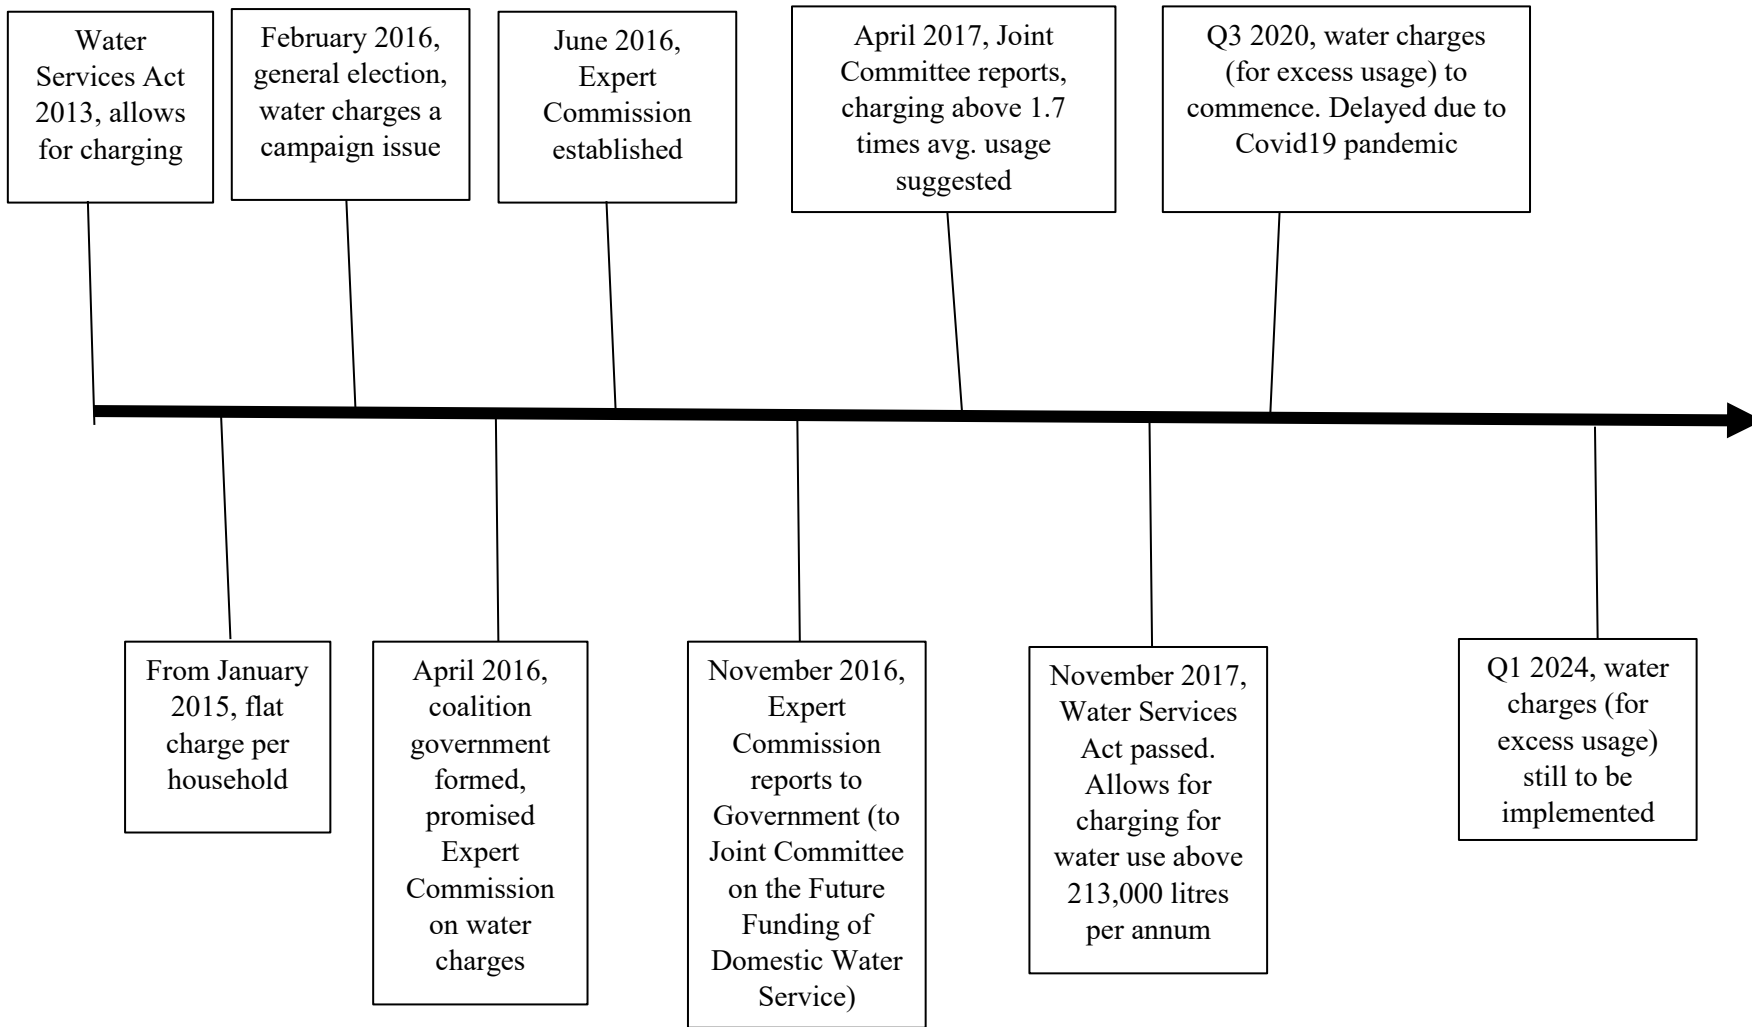

Figure 1 - actors in Irish domestic water supply

Figure 2 – timeline of key events